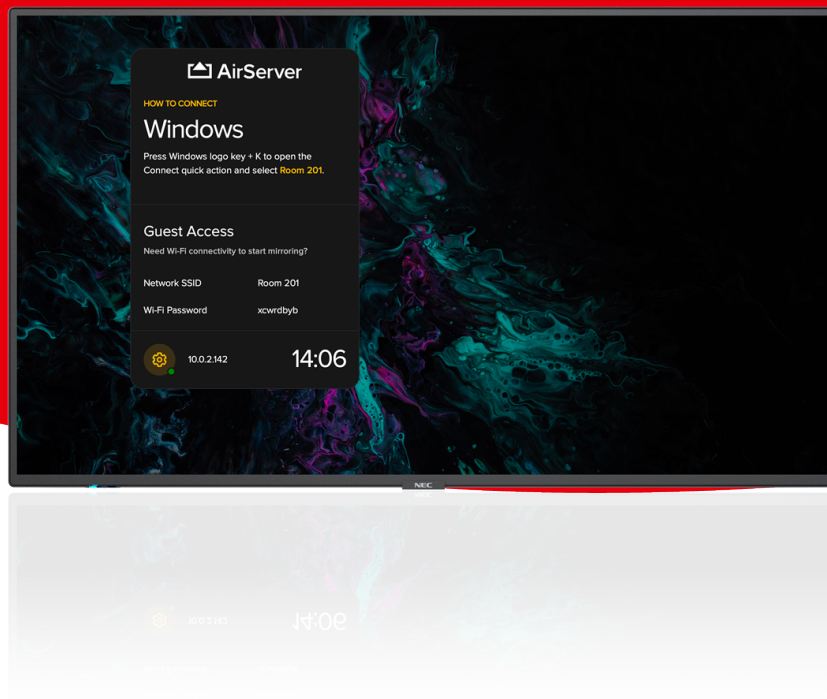

98" Écrans d'affichage dynamique

Sharp/ NEC MultiSync® M981 AirServer

- Unhindered readability – no reflections from windows or other light sources means no disruption to the visibility of signage content or meeting room presentation.
- Secure remote management – control your devices remotely and securely using NEC NaviSet Administrator 2; proactively manage maintenance requirements saving time and resources.
- Future Ready Connectivity – featuring multiple industry standard digital and analogue signal inputs for flexible integration into AV infrastructures.
- Enhanced imaging performance – advanced settings of visual parameters allow full control of brightness, colour, gamma and uniformity via the SpectraView Engine for precise, natural images.
- Mission-critical 24/7 ready operation – the selection of industrial-grade components and careful design focused on demanding usage scenarios accompany an impressive and continuous viewer experience.

Spécifications

DONNÉES DU MODULE D'AFFICHAGE

Technologie du panneau	IPS with Direct LED backlights
Résolution native (Pixels)	3840 x 2160
Taille diagonale (cm)	98 / 248.92
Rapport d'aspect	16:9
Technologie de rétro-éclairage	LED direct
Luminosité (cd/m2)	500
Taux de contraste	≥ 8000:1
Temps de réponse (moy. gris à gris) ms	8
Angle de vue (H/L) 0 CR >10	178 horizontal / 178 vertical (typ. at contrast ratio 10:1)
Colour Depth [bn]	1.073 (10bit)
Haze Level [%]	Pro (28)